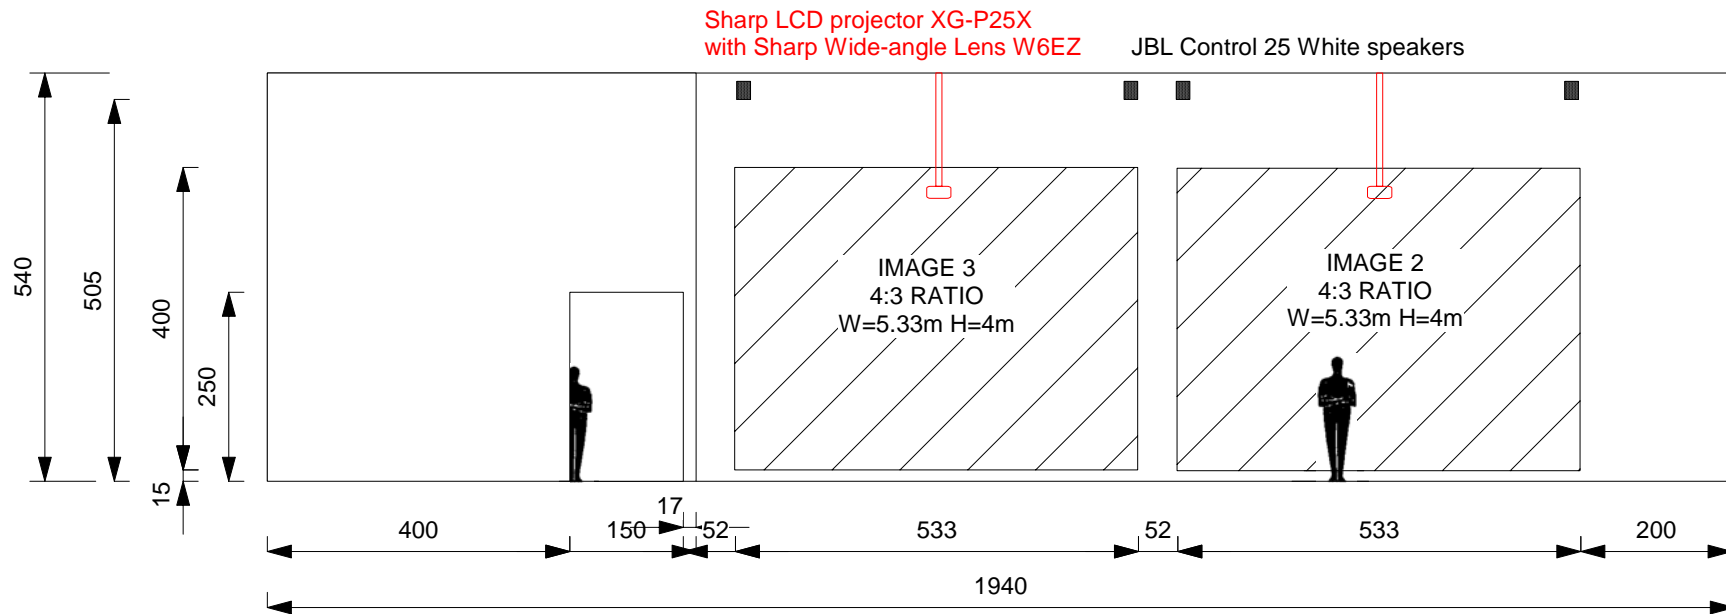

T11893, Bruce Nauman
MAPPING THE STUDIO II
Display at TATE Modern Level 5
2005-2006

NORTH WALL ELEVATION

Scale 1:100 (centimeters)

Ceiling: black stretched fabric (no acoustic material)

Walls: white

Floor: concrete